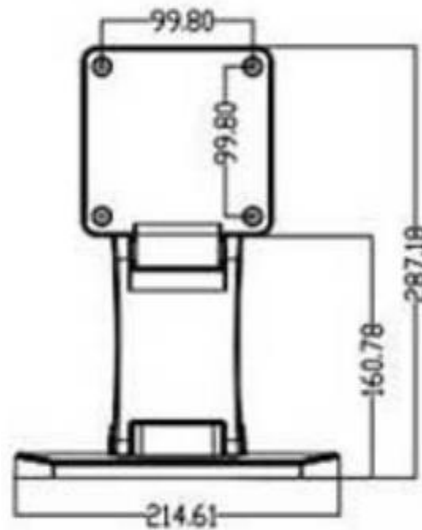

TDD-FSJ01-AW

Folding Stand

Functions

Folding stands for LED monitors, touch monitors and all-in-one POS etc.

Features

- Folding & space-saving design white case with square base
- VESA mounting
- Applicable for various sizes of models
- Optional for black color
- Easy to use & transport

Specifications

Applicable Models Size	10" – 27"
Material	ABS & steel
Color	White (optional for black)
Forward and Backward Angle	- 5° +180°
Left and Right Rotating Angle	No No
Up and Down Rotating Angle	No No
Up and Down Moving Range	200mm
Weight Supported	7.5KG (max)
VESA Size	75mm x 75mm / 100mm x 100mm
Net Weight	1.14KG
Packing	12PCS / carton Carton size: 430*320*230mm Carton weight: 14KG / carton

* TDD (www.tddgroup.com, sales@tddgroup.com) reserves the right to change specifications without prior notice.