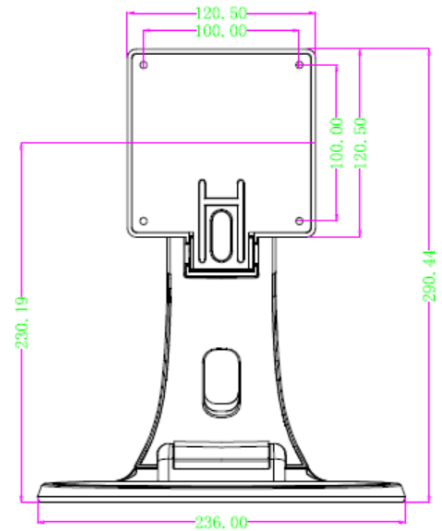

TDD-FSD01-BB

Folding Stand

Functions

Folding stands for LED monitors, touch monitors and all-in-one POS etc.

Features

- Folding & space-saving design black case with round base
- VESA mounting
- Applicable for various sizes of models
- Optional for white color

Specifications

Applicable Models Size	8.4" – 22"
Material	ABS & steel
Color	Black (optional for white)
Forward and Backward Angle	- 5° +180°
Left and Right Rotating Angle	No No
Up and Down Rotating Angle	No No
Up and Down Moving Range	200mm
Weight Supported	6.5KG (max)
VESA Size	75mm x 75mm / 100mm x 100mm
Net Weight	1.14KG
Packing	8PCS / carton Carton size: 480*250*220mm Carton weight: 12KG / carton