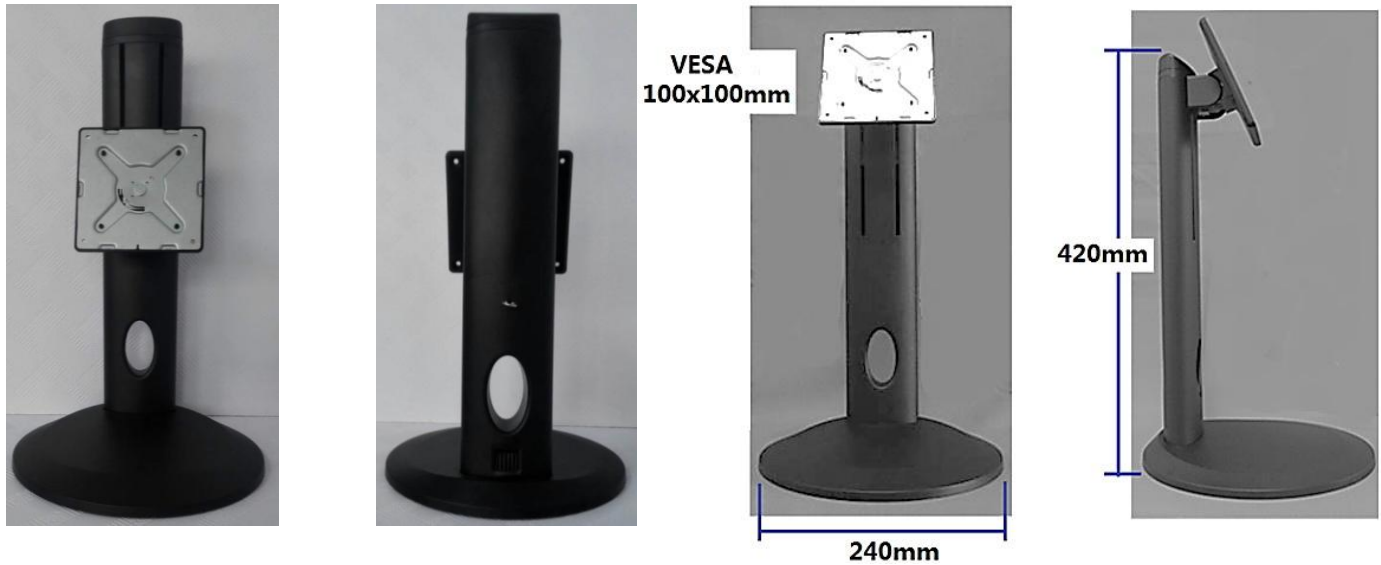

TDD-RSJ02-CB

Rotating & Height Adjustable Stand

Functions

Rotating stands with tilt, pivot, elevation & swivel for LED monitors, touch monitors and all-in-one POS etc.

Features

- Rotating & space-saving design black case with square base
- VESA mounting
- Applicable for various sizes of models
- Optional for white color

Specifications

Applicable Models Size	19" – 32"
Material	ABS & steel
Color	Black (optional for white)
Forward and Backward Angle	- 5° +25°
Left and Right Rotating Angle	360° 360°
Up and Down Rotating Angle	Vertical screen 90°
Up and Down Moving Range	140mm
Weight Supported	11KG (max), optional for 3KG, 5KG, 7KG, 11KG
VESA Size	100mm x 100mm
Net Weight	1.4KG(with reinforced steel plate inside)
Packing	460*270*95mm / unit
Lifetime	Lifting: >5000 times, rotating: >2000 times